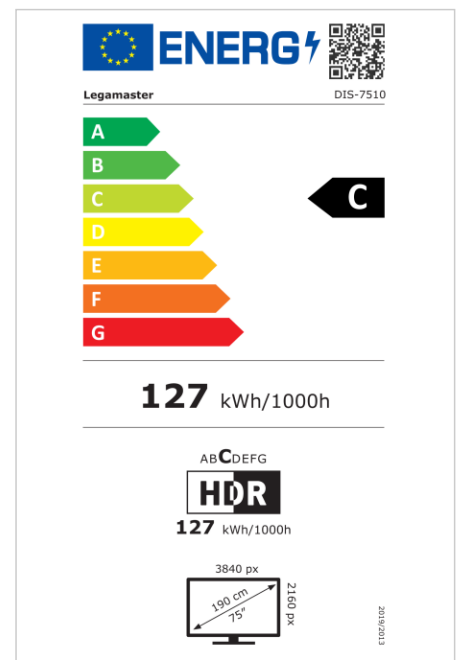

DISCOVER 2 professional display DIS-7510

- Legamaster DISCOVER range of professional displays offers a cost-efficient solution to upgrade presentations in both corporate and educational settings
- Available from 43 to 98 inch, the DISCOVER displays are made especially for medium to big meeting-spaces or classrooms
- Onboard, users can find a web-browser, media player and office document player that offer basic functionality without any connected devices needed
- A basic and local narrow casting app is pre-installed on the device providing a basic public information display functionality but it also has a central management content display integration App using an external service solution providing a scalable control of the displayed content
- An integrated tiling tool will provide support for up to a 3x3 videowall solution without the need of purchasing any additional hardware
- Connecting the DISCOVER professional displays to an external source, using an AirServer Connect for full casting and mirroring options or using the displays together with a video conferencing camera and OPS computer will offer users a full, professional presentation solution